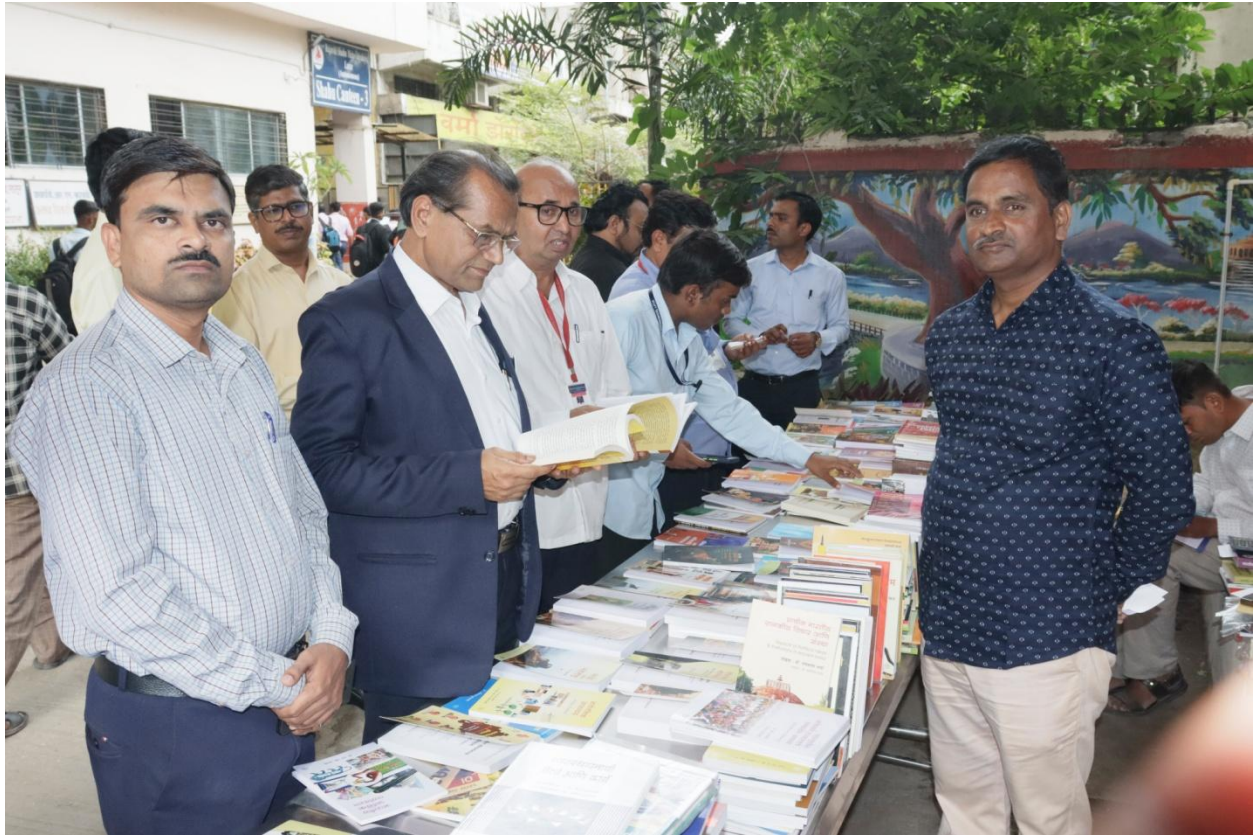

C) Photograph of jio-tagged

Vice principal Prof. S. N. Shine, College teachers and Students participated in book exhibition